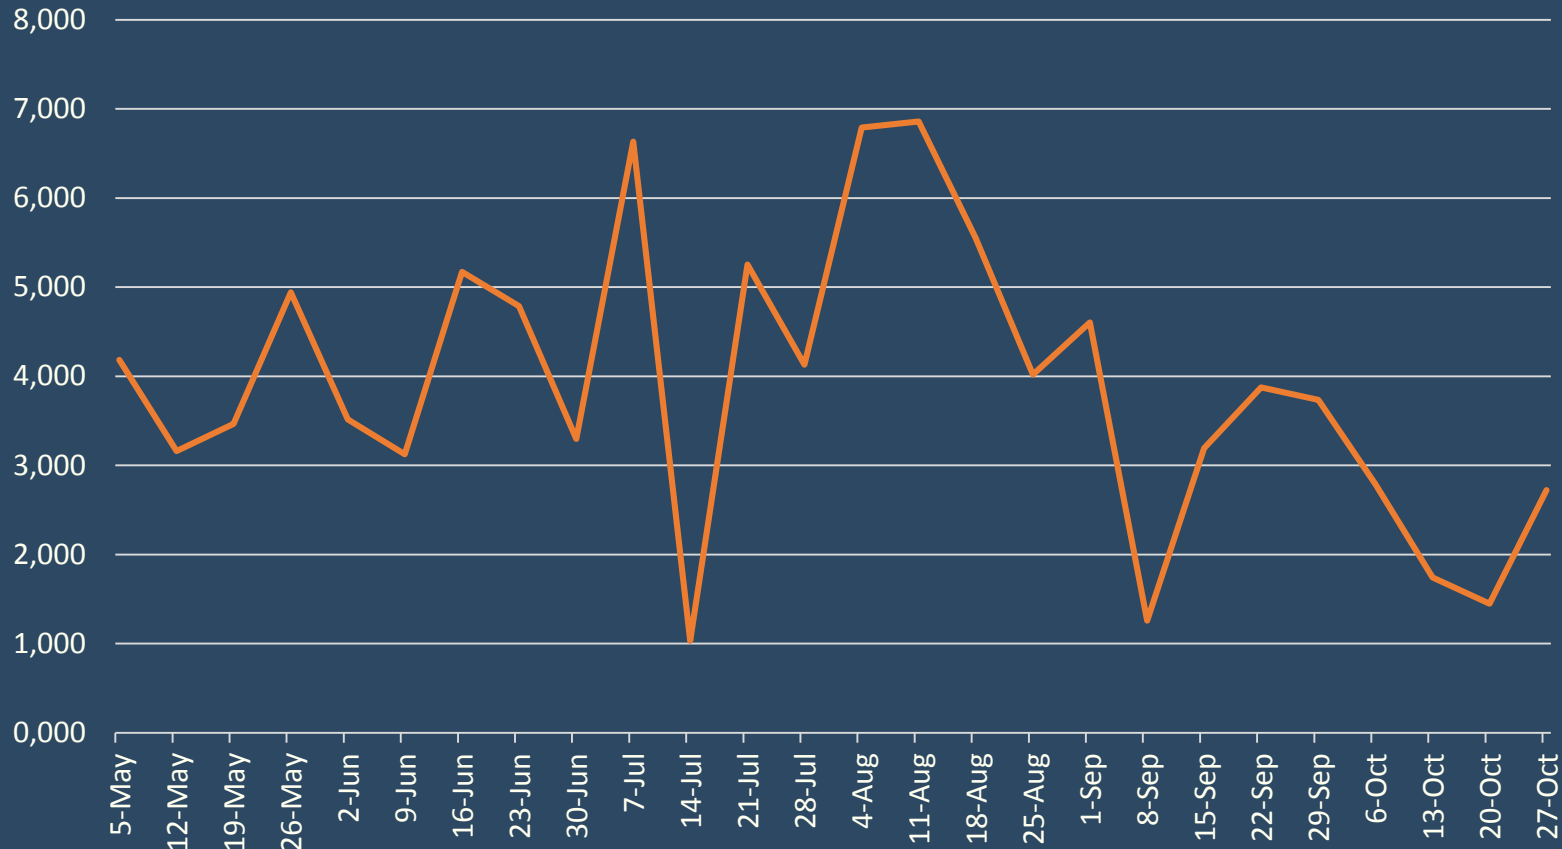

Urbana's Market at the Square

2018 Annual Report

Market Participants 2018

204

Approved Vendors
in the 2018 season.

Growers
44

Community
Groups
60

Food
Trucks
13

Value
Added
25

Arts and
Crafts
61

Market Attendance 2018

2018 saw an estimated
101,500 visitors to the Market.
That's an average of over **3,900**
visitors per week!

Market Programming 2018

SPROUTS AT THE MARKET

The Market's farm-linkage and nutrition program, now in its 9th year, occurs once a month attracting nearly 75 participants at each event.

CHEF DEMONSTRATIONS

Instituted in 2016 Urbana's Market at the Square offers monthly demos by local culinary experts featuring ingredients from the market.