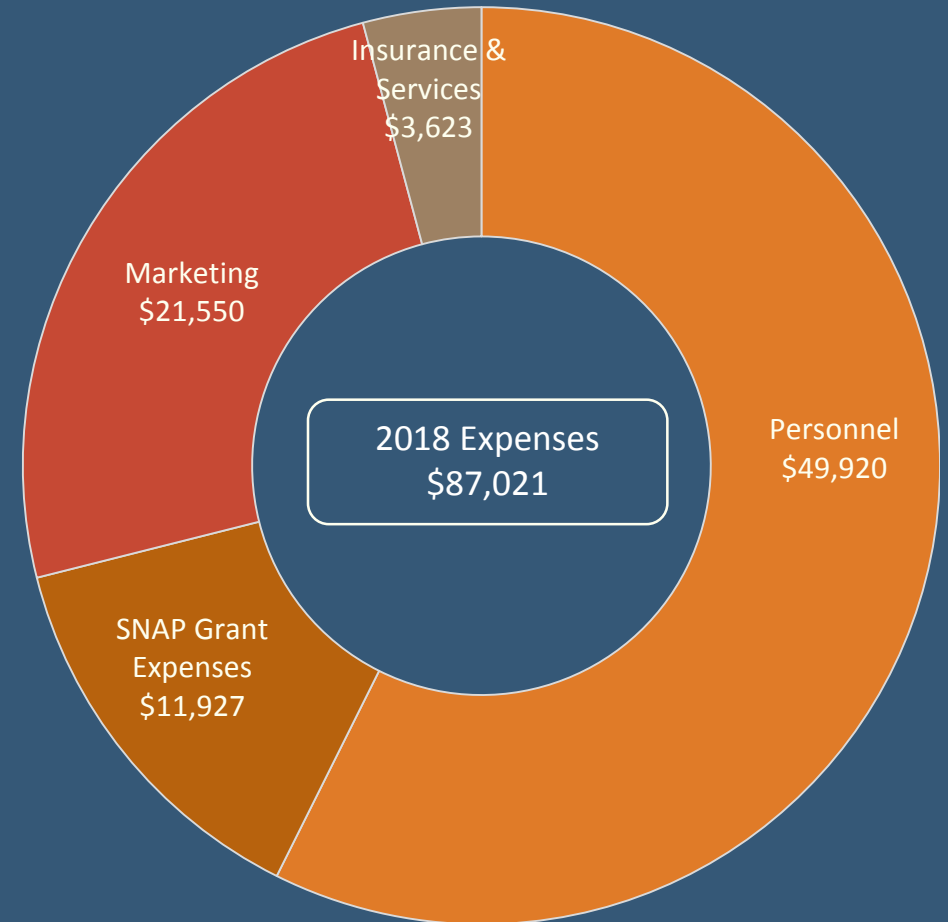

Urbana's Market at the Square

2018 Annual Report

Market Participants 2018

204

Approved Vendors
in the 2018 season.

Growers
44

Community
Groups
60

Food
Trucks
13

DOWNTOWN URBANA FOOD TRUCK RALLY

MARKET AT THE SCARE

PLUS

21
Buskers

ART AT THE MARKET

The Urbana Arts and Culture program provided \$2800.00 to support monthly art workshops and musical performances attracting over hundreds of participants each month.

SNAP Program 2018

\$24,405

Combined SNAP benefits
and SNAP double value matching.

The match for SNAP transactions at the Market was increased to \$25 for the 2018 season. Support for Urbana's Market at the Square's SNAP Match program is generously provided by Farm Credit Illinois, Experimental Station and the USDA.

Market Finances 2018

Urbana's Market at the Square
2018 Season – Revenue Breakdown

Urbana's Market at the Square
2018 Season – Expense Breakdown

Market Social Media 2018

Facebook

12,969 Likes
12,557 Followers