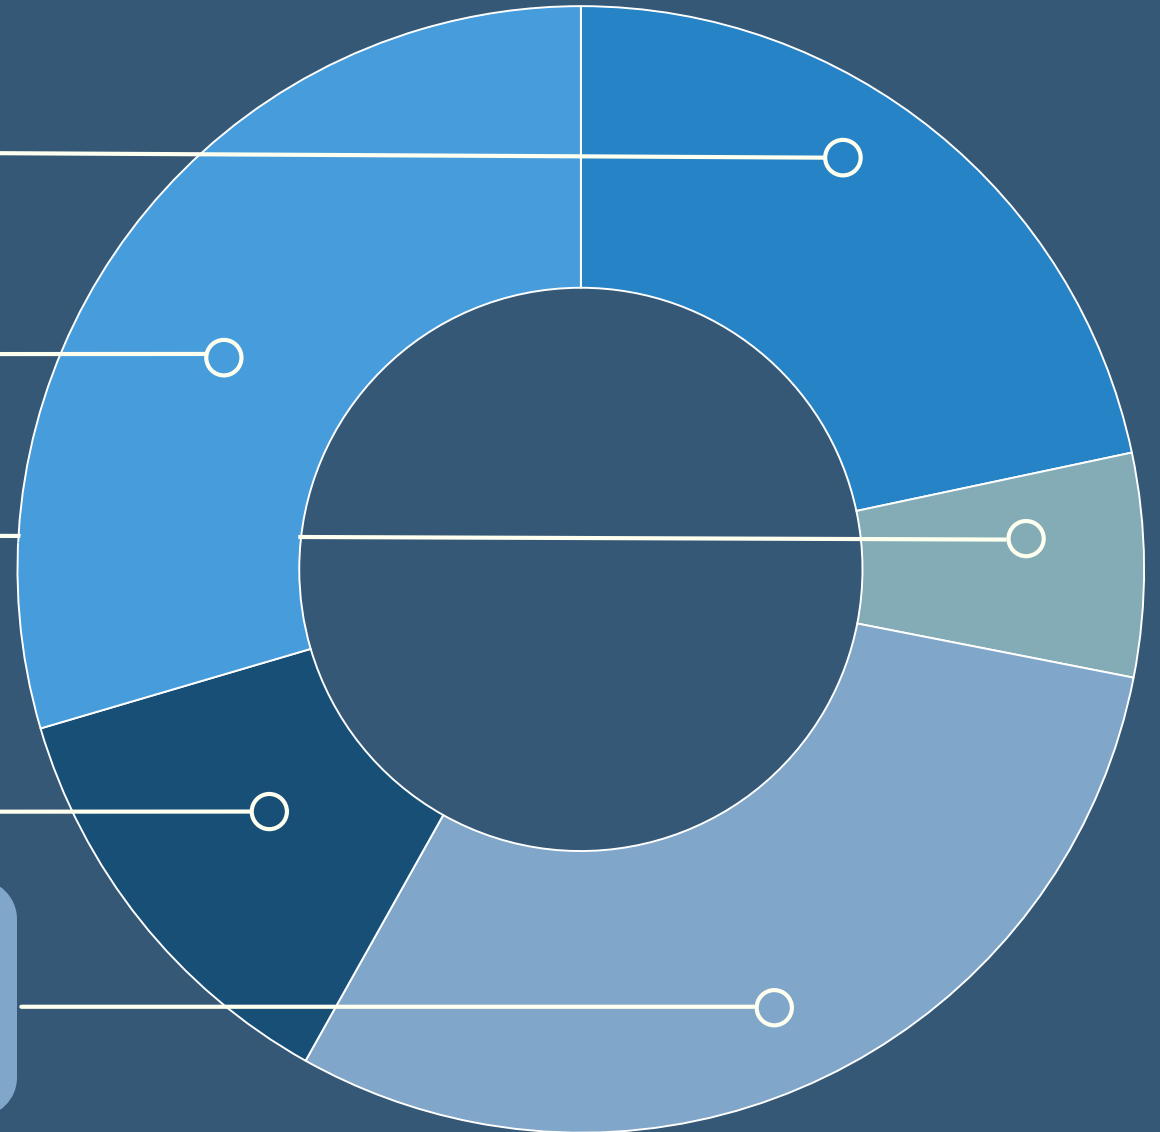

Urbana's Market at the Square

2018 Annual Report

Market Participants 2018

204

Approved Vendors
in the 2018 season.

Growers
44

Community
Groups
60

Food
Trucks
13

Value
Added
25

Arts and
Crafts
61

Market Attendance 2018

2018 saw an estimated
101,500 visitors to the Market.
That's an average of over **3,900**
visitors per week!

Market Programming 2018

SPROUTS AT THE MARKET

The Market's farm-linkage and nutrition program, now in its 9th year, occurs once a month attracting nearly 75 participants at each event.

CHEF DEMONSTRATIONS

Instituted in 2016 Urbana's Market at the Square offers monthly demos by local culinary experts featuring ingredients from the market.